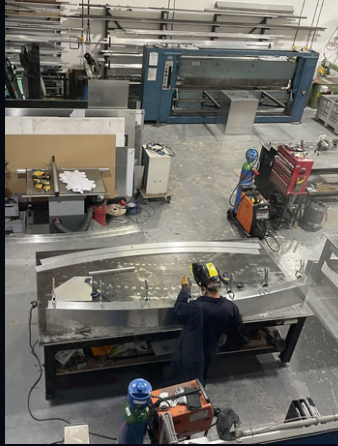

SOLUTION

The sheer scale of this pendant required expert detailed design and engineering including the precise length and weight bearing calculations of the catenary cable to ensure a safe and efficient installation.

PRODUCT

From bespoke wall brackets designed to withstand the weight of the 43 metre long pendant to overseeing the fabrication of the custom LED channel, Studiotech was responsible for the full development of what is believed to be the first catenary pendant of this style.

EXPERIENCE

The bespoke pendant suspends above the walkway, creating an impactful transition between the buildings and public realm below. The detail and engineering behind the pendant makes this a true one-of-a-kind piece for a similarly unique destination.