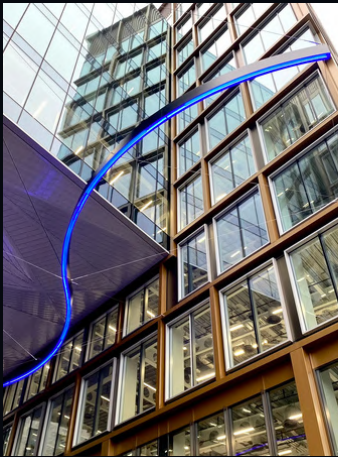

SOLUTION

The sheer scale of this pendant required expert detailed design and engineering including the precise length and weight bearing calculations of the catenary cable to ensure a safe and efficient installation.

PRODUCT

From bespoke wall brackets designed to withstand the weight of the 43 metre long pendant to overseeing the fabrication of the custom LED channel, Studiotech was responsible for the full development of what is believed to be the first catenary pendant of this style.

EXPERIENCE

The bespoke pendant suspends above the walkway, creating an impactful transition between the buildings and public realm below. The detail and engineering behind the pendant makes this a true one-of-a-kind piece for a similarly unique destination.