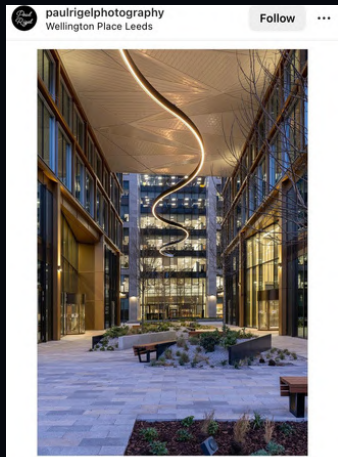

SOLUTION

The sheer scale of this pendant required expert detailed design and engineering including the precise length and weight bearing calculations of the catenary cable to ensure a safe and efficient installation.

EXPERIENCE

The bespoke pendant suspends above the walkway, creating an impactful transition between the buildings and public realm below. The detail and engineering behind the pendant makes this a true one-of-a-kind piece for a similarly unique destination.