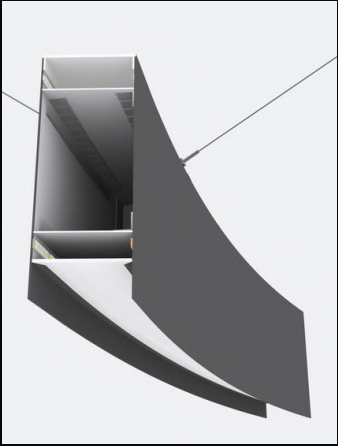

SOLUTION

The sheer scale of this pendant required expert detailed design and engineering including the precise length and weight bearing calculations of the catenary cable to ensure a safe and efficient installation.

PRODUCT

From bespoke wall brackets designed to withstand the weight of the 43 metre long pendant to overseeing the fabrication of the custom LED channel, Studiotech was responsible for the full development of what is believed to be the first catenary pendant of this style.

EXPERIENCE

The bespoke pendant suspends above the walkway, creating an impactful transition between the buildings and public realm below. The detail and engineering behind the pendant makes this a true one-of-a-kind piece for a similarly unique destination.