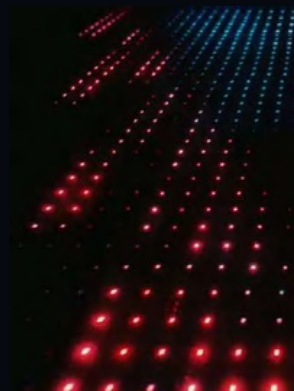

studiotech

**DIGITAL MATTER**

**CLIENT** Ogilvie Construction

**DESIGNER** Artin Light

**CONCEPT** An entire awakening of the senses, 'Digital Matter' is a lift experience like no other, with a synced light and sound show immersing the user in animated artwork as they journey through the building.

## EXPERIENCE

A sound show that's in sync with the light animation, 'Digital Matter' lift experience immerses the user into an explosion of colourful light and sound digital artwork.