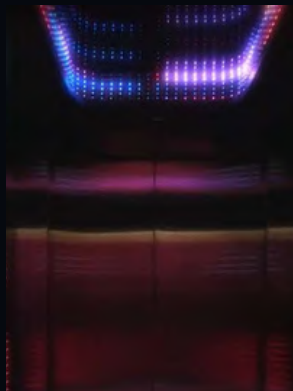

studiotech

**DIGITAL MATTER**

**CLIENT** Ogilvie Construction

**DESIGNER** Artin Light

**CONCEPT** An entire awakening of the senses, 'Digital Matter' is a lift experience like no other, with a synced light and sound show immersing the user in animated artwork as they journey through the building.

## PRODUCT

Studiotech were responsible for the provision of the full solution for the Digital Matter experience, including the LED fixtures, AV solution and infinity mirror, along with the programming of the sound to light show.

## EXPERIENCE

A sound show that's in sync with the light animation, 'Digital Matter' lift experience immerses the user into an explosion of colourful light and sound digital artwork.