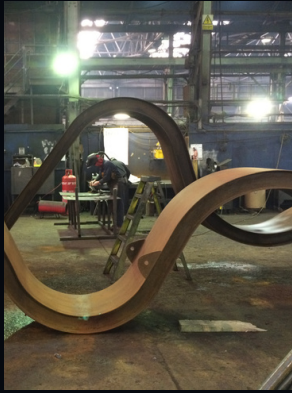

SOLUTION

Not only does the dance floor display various pre programmed scenes throughout the day, when scheduled, the floor operates in interactive mode allowing the public to directly interact with the lighting through their presence.

PRODUCT

The 7m diameter interactive LED dance floor includes over 4000 individually addressable RGB LED nodes, supplied by Traxon e:cue.

The control system for the whole public realm lighting is all through our ecue control equipment and programmed through the ecue software.